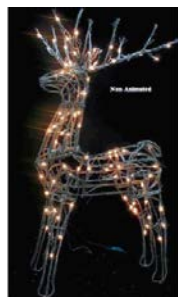

Rhombus Vine Standing Buck

Wire frame standing buck outlined with vine and lights. For indoor and outdoor use. A natural and classic look for your lawn or porch.

Item Number	Size	Color	Lights	Price	Pack	UPC
C25 58345075	48"	Brown	100 Clear Incandescent	52.84	1/EA	8-94029-58345-9