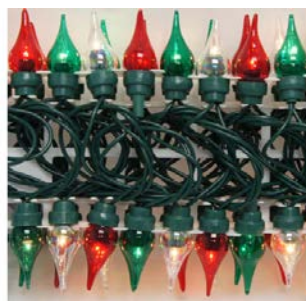

Novelty Sugar Light Set

35 count sugared globe light set on green wire. For indoor or outdoor use. Great for decorating trees and windows. Total length 13.5' with 4" spacing between bulbs.

Item Number	Bulb Count	Bulb Color / Wire Color	Lighted Length / Total Length	Price	Pack	UPC
S33 G5276114	35	Clear / Green	12.5' / 13.5'	125.16	12/CS	0-47275-90448-0

50 Shimmering Flame Tip Light Set

Shimmering Flame tip bulbs. 15.5 ft. total length/ 14 .2 ft. lighted length. Lighting includes end to end connectors to allow use of multiple sets. UL approved for indoor and outdoor use.