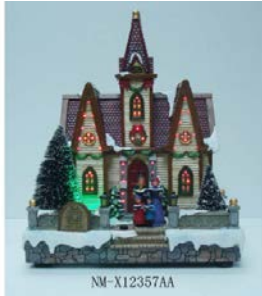

Indoor Décor - Tablepieces

Fiber Optic Church

Church with fiber optic LED accent lighting. Features nine assorted holiday songs, and your choice, with or without music. Lights up with carolers in front yard. Uses 3 AA batteries, not included.

Item Number	Size	Color	Lights	Price	Pack	UPC
N26 NMX12357AA	7" x 4.5" x 9"	Assorted	LED Fiber optic.	106.62	6/CS	8-13367-01959-8