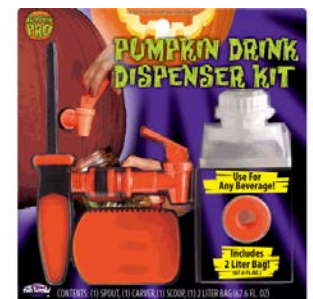

Pumpkin Drink Dispenser Kit

Pumpkin drink dispenser kit can be used for any beverage - makes pumpkin carving into a party. Includes a 2 liter bag; 1 spout, 1 carver, and 1 scoop.

Item Number	Pack	UPC
F90 94821	12/CS E1070R1499	071765096256